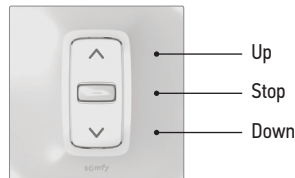

PRODUCT DESCRIPTION

Inis Uno