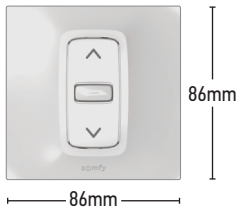

PRODUCT DESCRIPTION

Inis Uno