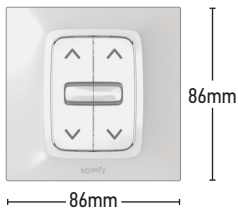

Inis Duo

COMPATIBLE END PRODUCTS