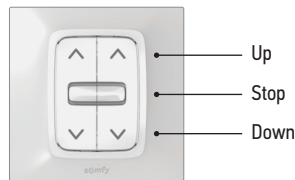

Inis Duo

COMPATIBLE END PRODUCTS