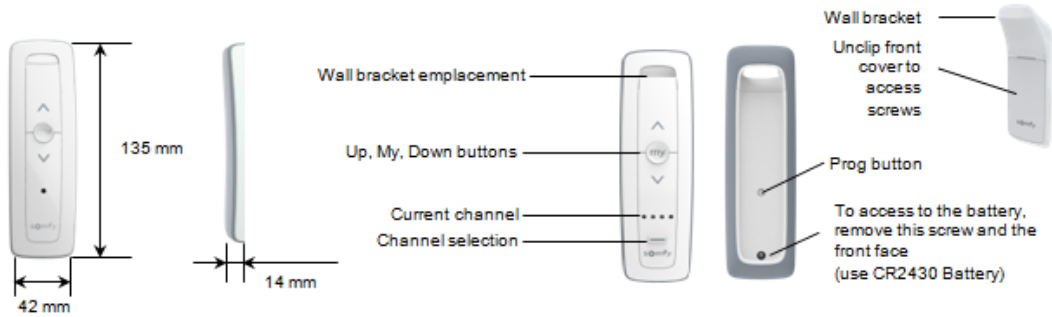

PRODUCT DESCRIPTION

COMPATIBLE END PRODUCTS

PRODUCT CODES

	Pure	Silver	Gold	Rose Gold
Situo 1 RTS:	1800459	1800460	1811432	1811431
Situo 2 RTS:	1811418	1811419	1811434	1811433
Situo 5 RTS:	1811420	1811421	1811436	1811435
Situo 1 RTS Soliris:	1800462			
Situo 5 RTS Soliris:	1811464			

TECHNICAL SPECIFICATIONS

Size	135 x 42 x 14 mm
Protection Factor	IP 30
Voltage Type	3V (Battery type CR2430)
Radio Frequency	433.42 MHz+/- 1 KHz
Radio Range	20 metres through 2 concrete walls
Protocol	RTS
Temperature Range – Working:	0°C to +50°C