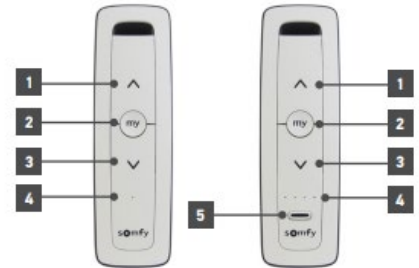

Situo RTS II

Remote Control

The modern and intuitive RTS control to suit all décor

PRODUCT MAIN FUNCTIONALITIES

Radio Technology Somfy

Single or multichannel controls

Available in Pure or Iron (Grey)

Control one motorised product or one group of motorised products per channel

Up, 'my', down commands.
('my' favourite position or stop button)

CONNECTIONS AND INDICATORS

Situo RTS II Remote Control

Command	Function	
1	UP button	Up direction button
2	"my" button	"my" favourite position or 'stop' button
3	Down button	Down direction button
4	LED indicators	Illuminates to confirm RTS signal transmission
5	Channel selection button	Selects channel to operate

Control Dimensions	140mm (L) x 45mm (W) x 20mm (T)
Wall Bracket Dimensions	5.5mm (L1) x 24mm (W1) x 58mm (T1)
Index Protection Rating	IP20 (for indoor use only)
Voltage Type	3V (Battery type CR2430)
Radio Frequency	433.42 MHz +/- 1 KHz
Temperature Storage Range	0°C to +48°C
Radio Range	20m through 2 concrete walls or 200m in open field
Protocol	RTS